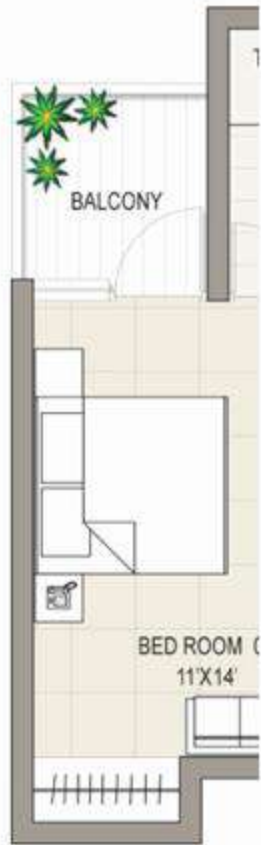

UNIT PLAN
1 BHK

CLUSTER PLAN
1 BHK

UNIT PLAN
3 BHK - 1610 SQ. FT.

KEY PLAN

UNIT PLAN
3 BHK - 1640 SQ. FT.

KEY PLAN

joynest
MOH-1 3BHK UNIT PLAN
1355 Sq. Ft.

KEY PLAN

UNIT PLAN
3 BHK - 1610 SQ. FT.

KEY PLAN

UNIT PLAN
3 BHK - 1610 SQ. FT.

KEY PLAN

joynest CLUSTER PLAN
MOH-1